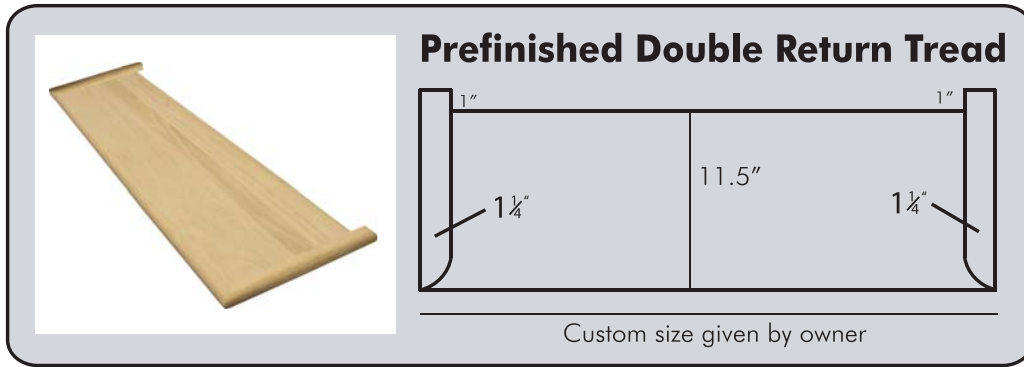

Special OrderSM

Red Oak Double Return Treads

Model #	SKU #	Description	W	L	No Stain (A)	Stained (B)	Stained (C)
					Clear Coating	Clear Coating	Clear Coating
DRRO1136P	406-071	Stair Tread 1"	11.5"	<36"	\$ 76.25	\$ 91.31	\$ 112.79
DRRO1142P	406-071	Stair Tread 1"	11.5"	<42"	\$ 80.09	\$ 95.15	\$ 117.81
DRRO1148P	406-071	Stair Tread 1"	11.5"	<48"	\$ 84.06	\$ 99.13	\$ 122.83
DRRO1154P	406-071	Stair Tread 1"	11.5"	<54"	\$ 89.39	\$ 104.46	\$ 132.87
DRRO1160P	406-071	Stair Tread 1"	11.5"	<60"	\$ 93.00	\$ 108.06	\$ 137.90

Double return dimension is based on the overall width of the treads including the return end.

Please include the exact overall dimension of each different Double Return tread ordered.