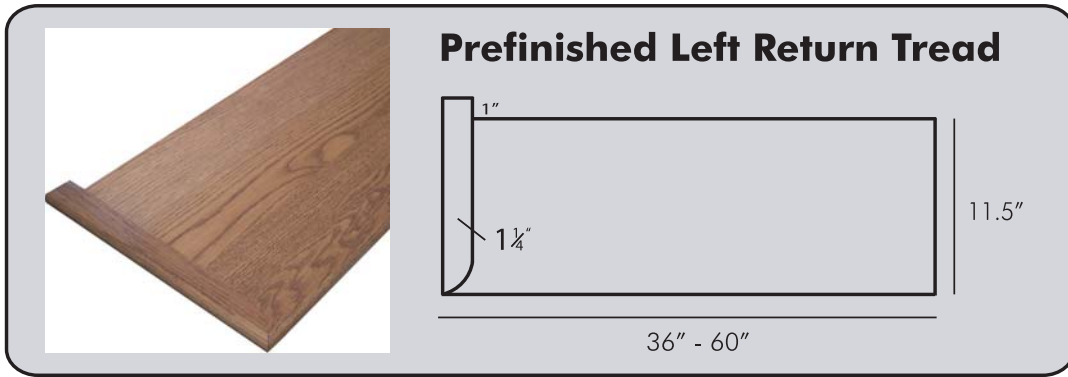

Special OrderSM

Prefinished Left Return Tread

Red Oak Left Return Treads

Model #	SKU #	Description	W	L	No Stain (A)	Stained (B)	Stained (C)
					Clear Coating	Clear Coating	Clear Coating
LRRO1136P	406-071	Stair Tread 1"	11.5"	36"	\$ 60.80	\$ 65.82	\$ 94.38
LRRO1142P	406-071	Stair Tread 1"	11.5"	42"	\$ 64.64	\$ 69.66	\$ 99.40
LRRO1148P	406-071	Stair Tread 1"	11.5"	48"	\$ 68.61	\$ 73.63	\$ 104.42
LRRO1154P	406-071	Stair Tread 1"	11.5"	54"	\$ 73.94	\$ 78.96	\$ 114.46
LRRO1160P	406-071	Stair Tread 1"	11.5"	60"	\$ 77.55	\$ 82.57	\$ 119.48