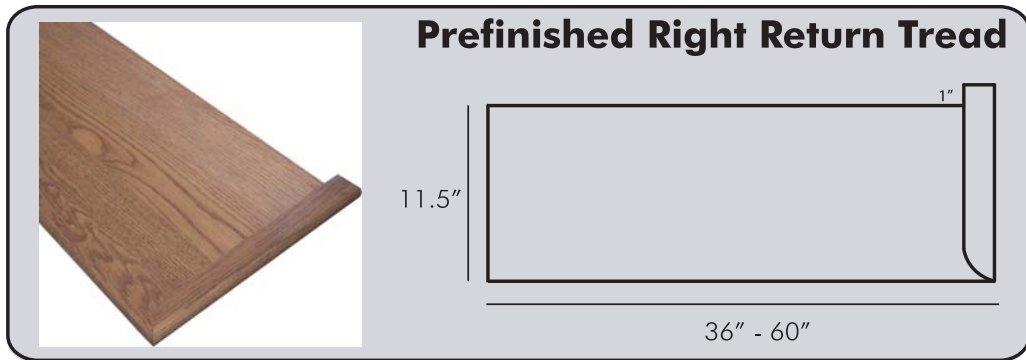

Special OrderSM

PREFINISHED STAIR PARTS

Red Oak Right Return Treads

Model #	SKU #	Description	W	L	No Stain (A)	Stained (B)	Stained (C)
					Clear Coating	Clear Coating	Clear Coating
RRRO1136P	406-071	Stair Tread 1"	11.5"	36"	\$ 60.80	\$ 65.82	\$ 94.38
RRRO1142P	406-071	Stair Tread 1"	11.5"	42"	\$ 64.64	\$ 69.66	\$ 99.40
RRRO1148P	406-071	Stair Tread 1"	11.5"	48"	\$ 68.61	\$ 73.63	\$ 104.42
RRRO1154P	406-071	Stair Tread 1"	11.5"	54"	\$ 73.94	\$ 78.96	\$ 114.46
RRRO1160P	406-071	Stair Tread 1"	11.5"	60"	\$ 77.55	\$ 82.57	\$ 119.48