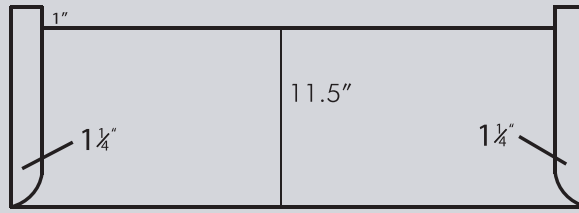

Special OrderSM

Unfinished Double Return Tread

Custom size given by owner

Red Oak Double Return Treads

Model #	SKU #	Description	W	L	Retail/Each
DRRO1136U	875-835	Stair Tread 1"	11.5"	<36"	\$ 54.72
DRRO1142U	875-835	Stair Tread 1"	11.5"	<42"	\$ 58.68
DRRO1148U	875-835	Stair Tread 1"	11.5"	<48"	\$ 62.79
DRRO1154U	875-835	Stair Tread 1"	11.5"	<54"	\$ 68.30
DRRO1160U	875-835	Stair Tread 1"	11.5"	<60"	\$ 72.02

Double return dimension is based on the overall width of the tread including the return ends.

Please include the exact overall dimension of each different Double Return tread ordered.

Ask an associate for details or call 1-888-STAIRTEK