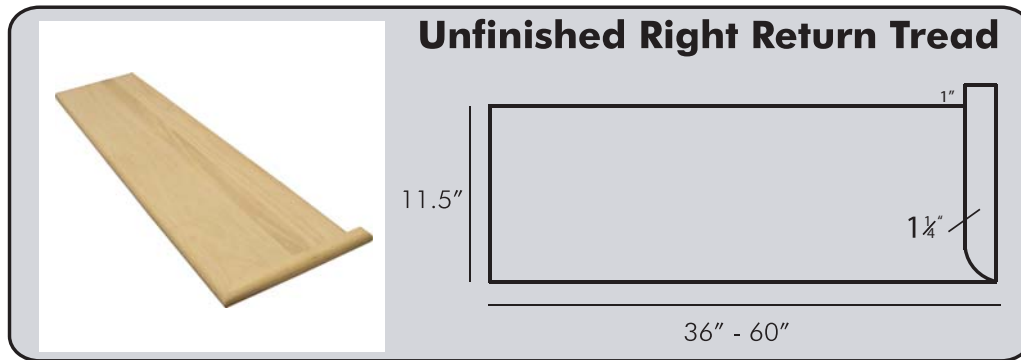

Special OrderSM

Red Oak Right Return Treads

Model #	SKU #	Description	W	L	Retail/Each
RRRO1136U	875-835	Stair Tread 1"	11.5"	36"	\$ 39.27
RRRO1142U	875-835	Stair Tread 1"	11.5"	42"	\$ 43.23
RRRO1148U	875-835	Stair Tread 1"	11.5"	48"	\$ 47.34
RRRO1154U	875-835	Stair Tread 1"	11.5"	54"	\$ 52.85
RRRO1160U	875-835	Stair Tread 1"	11.5"	60"	\$ 56.57